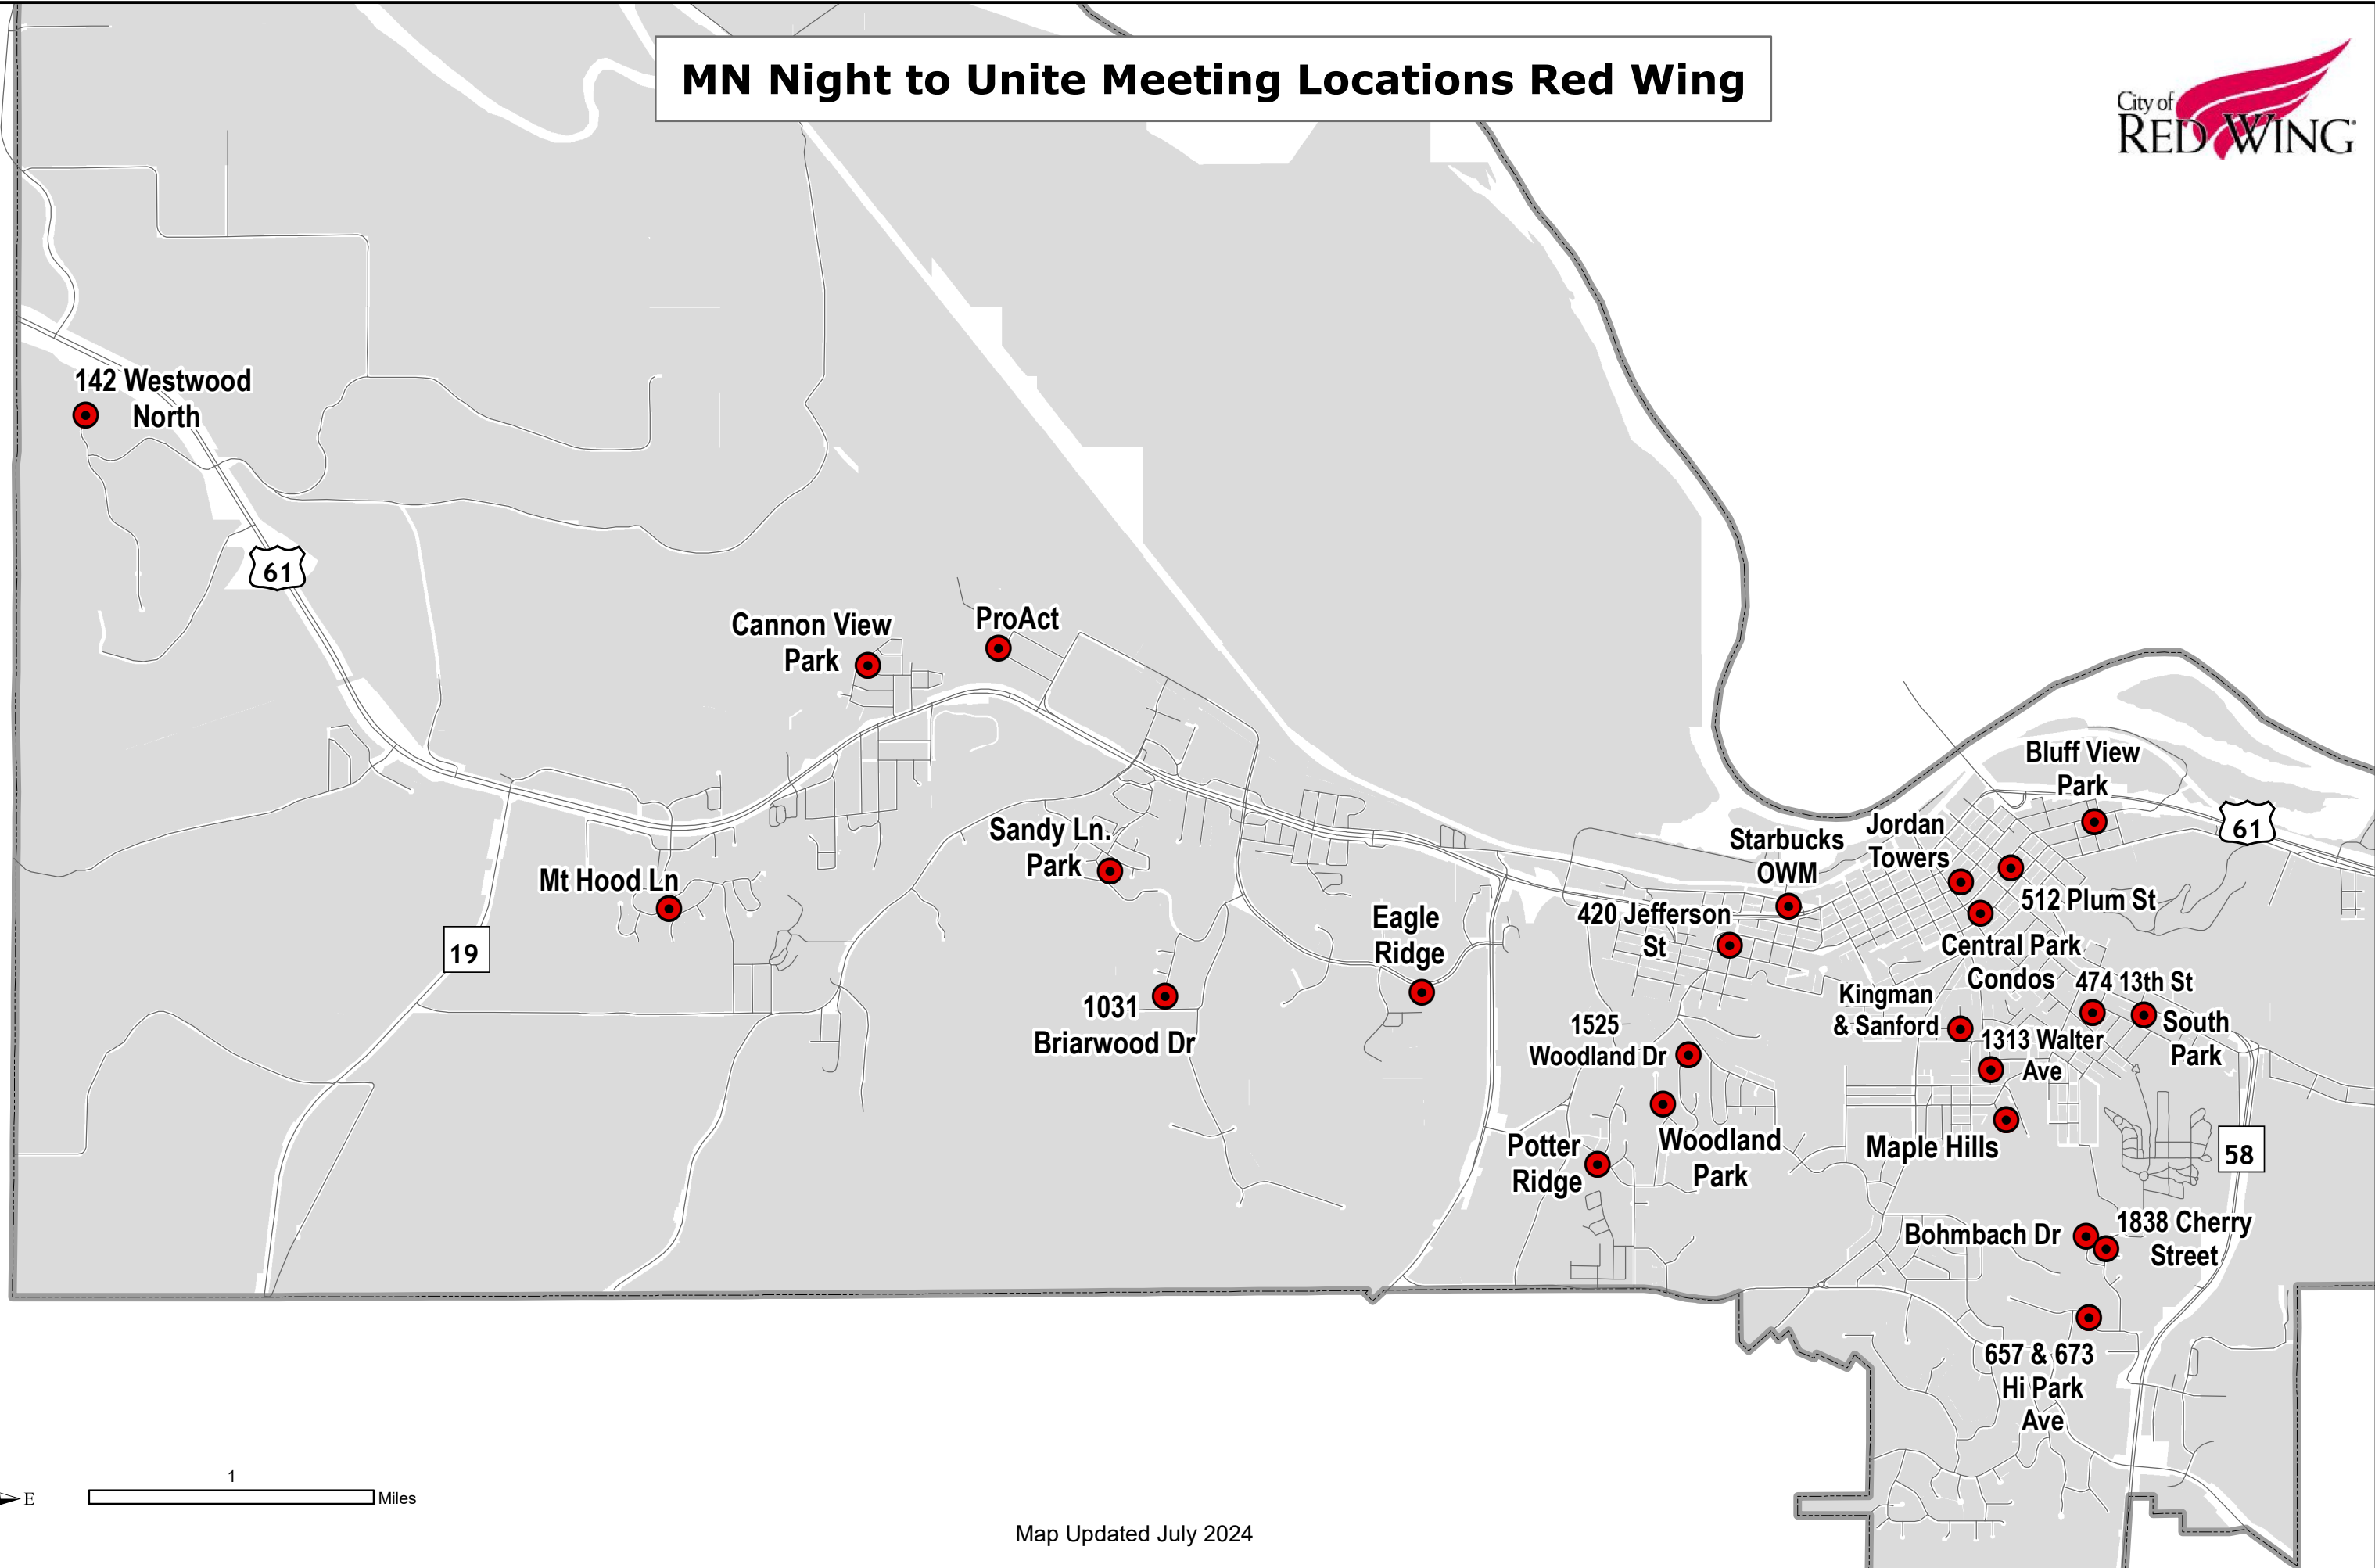

# MN Night to Unite Meeting Locations Red Wing

Map Updated July 2024